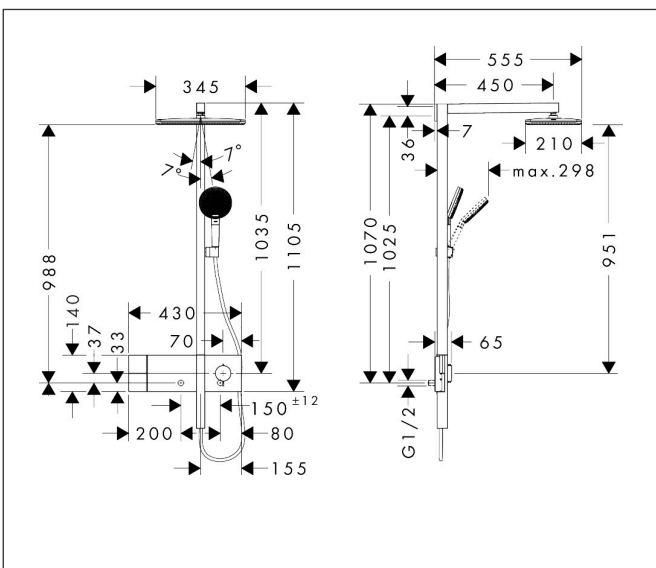

Brand hansgrohe  
 Art. Name **Raindance Alive Q** Showerpipe 210/340 1jet EcoSmart with ShowerSelect  
 Comfort  
 Art. Nr. 24581140  
 Surface Brushed Bronze

## Drawing

## Features

- consists of: overhead shower, hand shower, slider, shower thermostat, shower hose, shower bar
- overhead shower Raindance Alive Q 210/340 1jet
- shower head size overhead shower: 214 x 343 mm
- spray type overhead shower: Rain, or PowderRain
- Spray Type Switch: allows the spray type to be changed even after installation, Rain (preset), change to PowderRain can be selected upon installation or changed easily at any later stage
- flow regulator: 8 l/min (with possible tolerances -20 %)
- function from: 5,9 l/min
- flow rate Rain spray at 3 bar: 6,3 l/min
- flow rate PowderRain spray at 3 bar: 7 l/min
- spray type hand shower: RainAir, PowderRain, Massage spray
- maximum flow rate of hand shower at 3 bar: 6,8 l/min
- maximum flow rate for Showerpipe at 3 bar: 7 l/min
- minimum flow pressure: 1,4 bar
- max. operating pressure: 10 bar
- DropGuard reduces the dripping after stopping the shower to just a few seconds
- convenient spray selection via Select button on the hand shower
- ball-joint: overhead shower angle adjustable
- design cover conceals the nozzles, flat, minimalist design
- spray disc removable for cleaning
- design cover can be removed easily and without tools for

## Installation examples

**i** Dimensions may vary due to ceramic tolerances related to the production process.