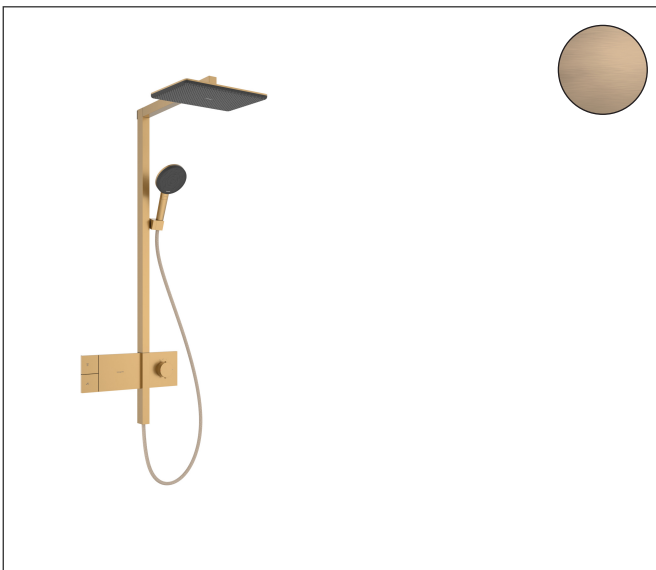

Brand hansgrohe  
 Art. Name **Raindance Alive Q** Showerpipe 210/340 1jet EcoSmart with ShowerSelect  
 Comfort  
 Art. Nr. 24581140  
 Surface Brushed Bronze

## Product picture

## Features

- consists of: overhead shower, hand shower, slider, shower thermostat, shower hose, shower bar
- overhead shower Raindance Alive Q 210/340 1jet
- shower head size overhead shower: 214 x 343 mm
- spray type overhead shower: Rain, or PowderRain
- Spray Type Switch: allows the spray type to be changed even after installation, Rain (preset), change to PowderRain can be selected upon installation or changed easily at any later stage
- flow regulator: 8 l/min (with possible tolerances -20 %)
- function from: 5,9 l/min
- flow rate Rain spray at 3 bar: 6,3 l/min
- flow rate PowderRain spray at 3 bar: 7 l/min
- spray type hand shower: RainAir, PowderRain, Massage spray
- maximum flow rate of hand shower at 3 bar: 6,8 l/min
- maximum flow rate for Showerpipe at 3 bar: 7 l/min
- minimum flow pressure: 1,4 bar
- max. operating pressure: 10 bar
- DropGuard reduces the dripping after stopping the shower to just a few seconds
- convenient spray selection via Select button on the hand shower
- ball-joint: overhead shower angle adjustable
- design cover conceals the nozzles, flat, minimalist design
- spray disc removable for cleaning
- design cover can be removed easily and without tools for

## Spray Types

Brand hansgrohe  
 Art. Name **Raindance Alive Q** Showerpipe 210/340 1jet EcoSmart with ShowerSelect Comfort  
 Art. Nr. 24581140  
 Surface Brushed Bronze