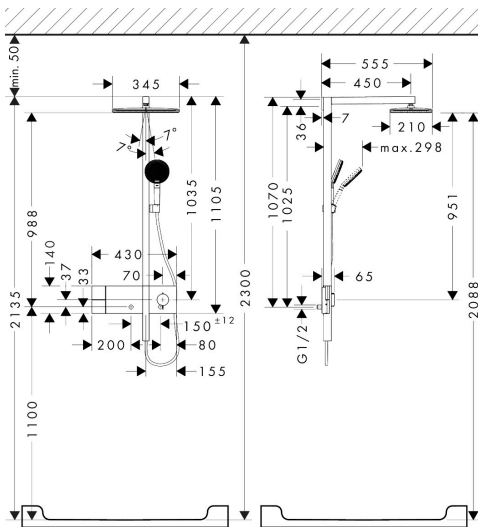

## Features

- consists of: overhead shower, hand shower, slider, shower thermostat, shower hose, shower bar
- overhead shower Raindance Alive Q 210/340 1jet
- shower head size overhead shower: 214 x 343 mm
- spray type overhead shower: Rain, or PowderRain
- Spray Type Switch: allows the spray type to be changed even after installation, Rain (preset), change to PowderRain can be selected upon installation or changed easily at any later stage
- flow regulator: 8 l/min (with possible tolerances -20 %)
- function from: 5,9 l/min
- flow rate Rain spray at 3 bar: 6,3 l/min
- flow rate PowderRain spray at 3 bar: 7 l/min
- spray type hand shower: RainAir, PowderRain, Massage spray
- maximum flow rate of hand shower at 3 bar: 6,8 l/min
- maximum flow rate for Showerpipe at 3 bar: 7 l/min
- minimum flow pressure: 1,4 bar
- max. operating pressure: 10 bar
- DropGuard reduces the dripping after stopping the shower to just a few seconds
- convenient spray selection via Select button on the hand shower
- ball-joint: overhead shower angle adjustable
- design cover conceals the nozzles, flat, minimalist design
- spray disc removable for cleaning
- design cover can be removed easily and without tools for

## Flow chart

1 Hand shower  
 2 Overhead shower

Brand hansgrohe  
 Art. Name **Raindance Alive Q** Showerpipe 210/340 1jet EcoSmart with ShowerSelect  
 Art. Nr. Comfort 24581140  
 Surface Brushed Bronze

## Installation examples

**i** Dimensions may vary due to ceramic tolerances related to the production process.