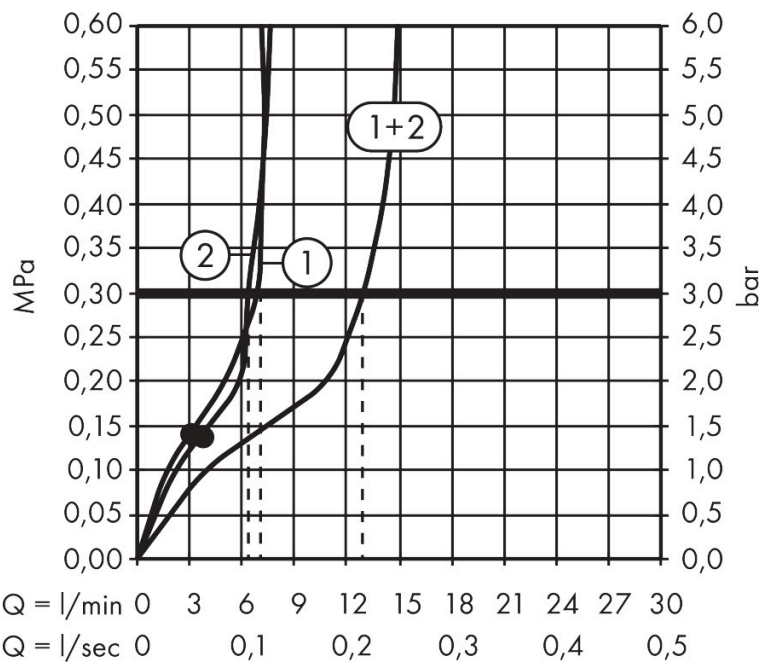

Brand hansgrohe
Art. Name **Raindance Alive Q** Showerpipe 210/340 1jet EcoSmart with ShowerSelect Comfort
Art. Nr. 24581140
Surface Brushed Bronze

Flow chart

1 Hand shower
2 Overhead shower